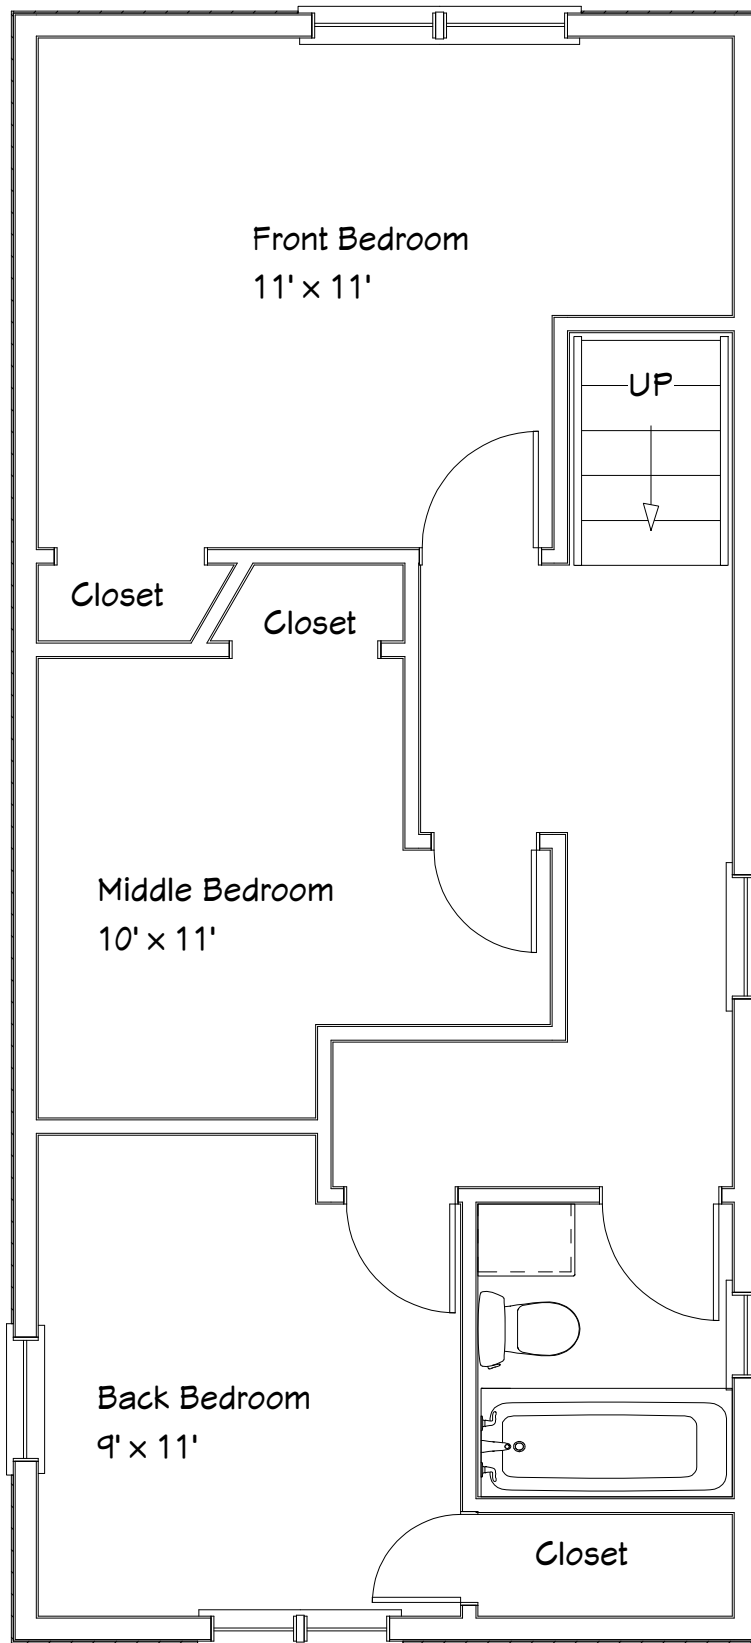

43 CORBIT STREET

1st Floor
LIVING AREA
600 SQ FT

All measurements are approximate. Layouts are not exact and are only to provide a general layout of the unit.

2nd Floor
LIVING AREA
556 SQ FT

All measurements are approximate. Layouts are not exact and are only to provide a general layout of the unit.