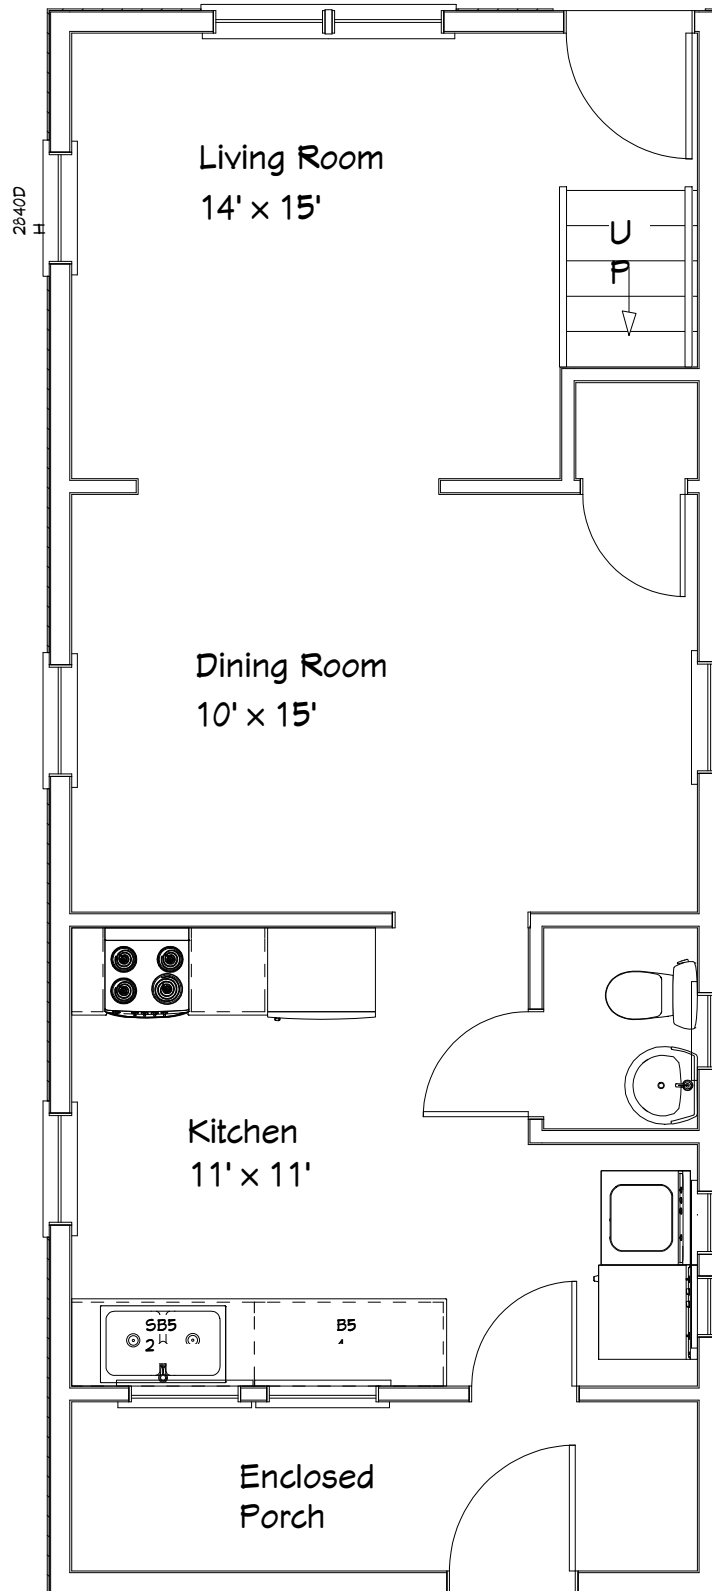

43 CORBIT STREET

1st Floor
LIVING AREA
600 SQ FT

All measurements are approximate. Layouts are not exact and are only to provide a general layout of the unit.

2nd Floor
LIVING AREA
556 SQ FT

All measurements are approximate. Layouts are not exact and are only to provide a general layout of the unit.